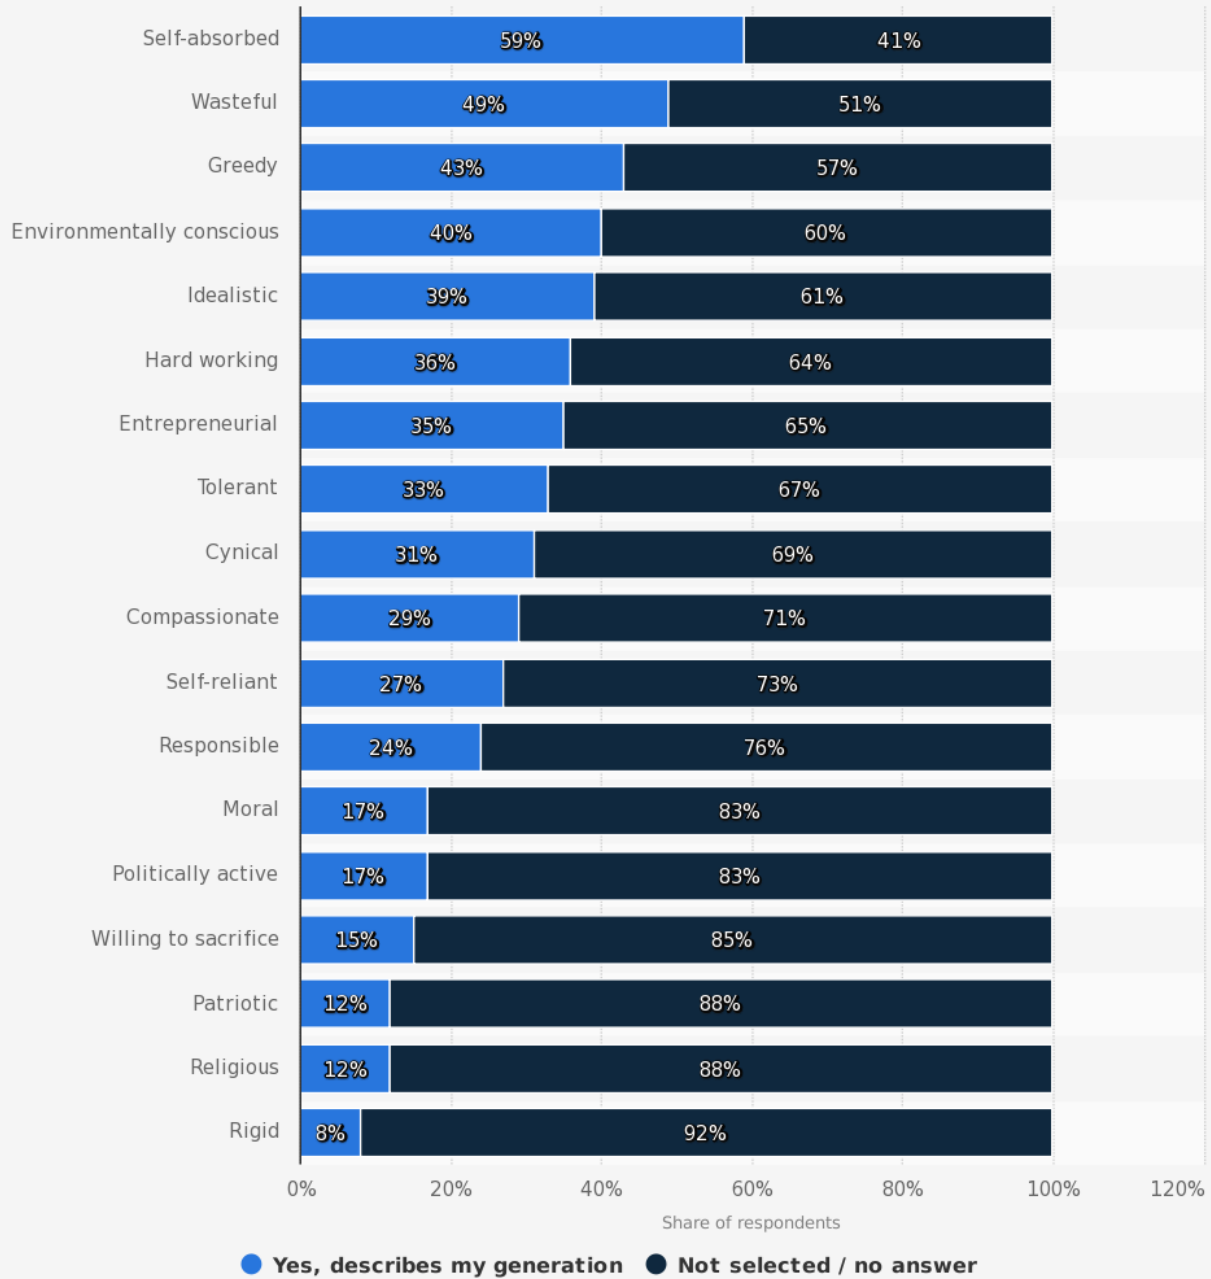

Millennials: Which of the following words or phrases describe your generation?